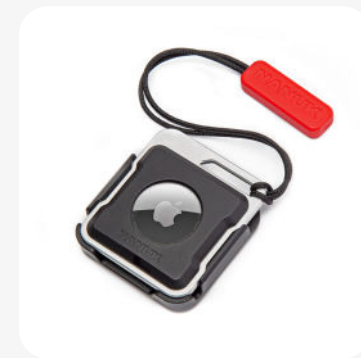

Perfect to organize, protect and carry your most important smaller gear, the NANUK 904 waterproof hard case is impenetrable and indestructible with a lightweight, tough resin shell and double side-mounted PowerClaw superior latching system. Waterproof, dustproof, and indestructible, the NANUK 904 is ideal for batteries, lenses, smartphones, flash drives, hard drives, cameras, microphone systems, small pistols, medical devices, first aid kits, emergency gear, sensitive instruments, electronic equipment or any other smaller personal or professional equipment that might need superior protection.

Options Available

Empty

Cubed Foam & Eggshell

Accessories Available

Cubed Foam

Nanuk TSA Padlock

Desiccant Container

AirTag Holder

UPC Code	Item Number	Description
666365009395	904S-000BK-0A0	904 Nanuk Case - Black
666365011510	904S-000LI-0A0	904 Nanuk Case - Lime
666365009401	904S-000OR-0A0	904 Nanuk Case - Orange
666365009418	904S-000YL-0A0	904 Nanuk Case - Yellow
666365009449	904S-000GP-0A0	904 Nanuk Case - Graphite
666365011527	904S-000BL-0A0	904 Nanuk Case - Blue
666365011534	904S-000RD-0A0	904 Nanuk Case - Red